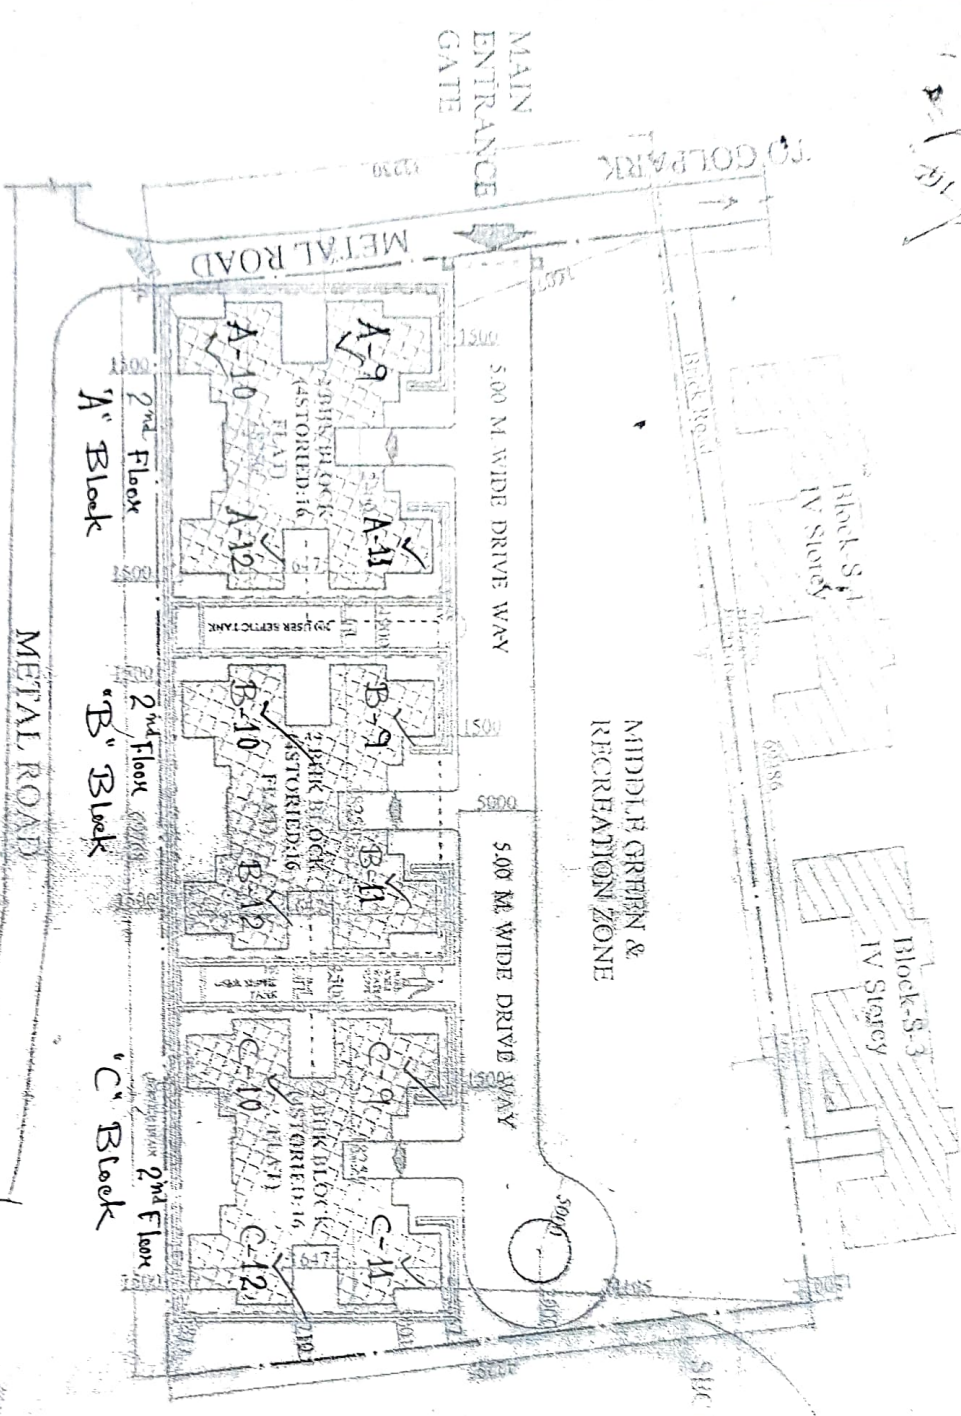

Handwritten notes:
1. 1/12/2014
2. 1/12/2014
3. 1/12/2014

BENGAL SURGICALS LIMITED

AREA STATEMENT:

PROJECT NAME:

MEMBERS:

SCALE: 1:500 (A3)