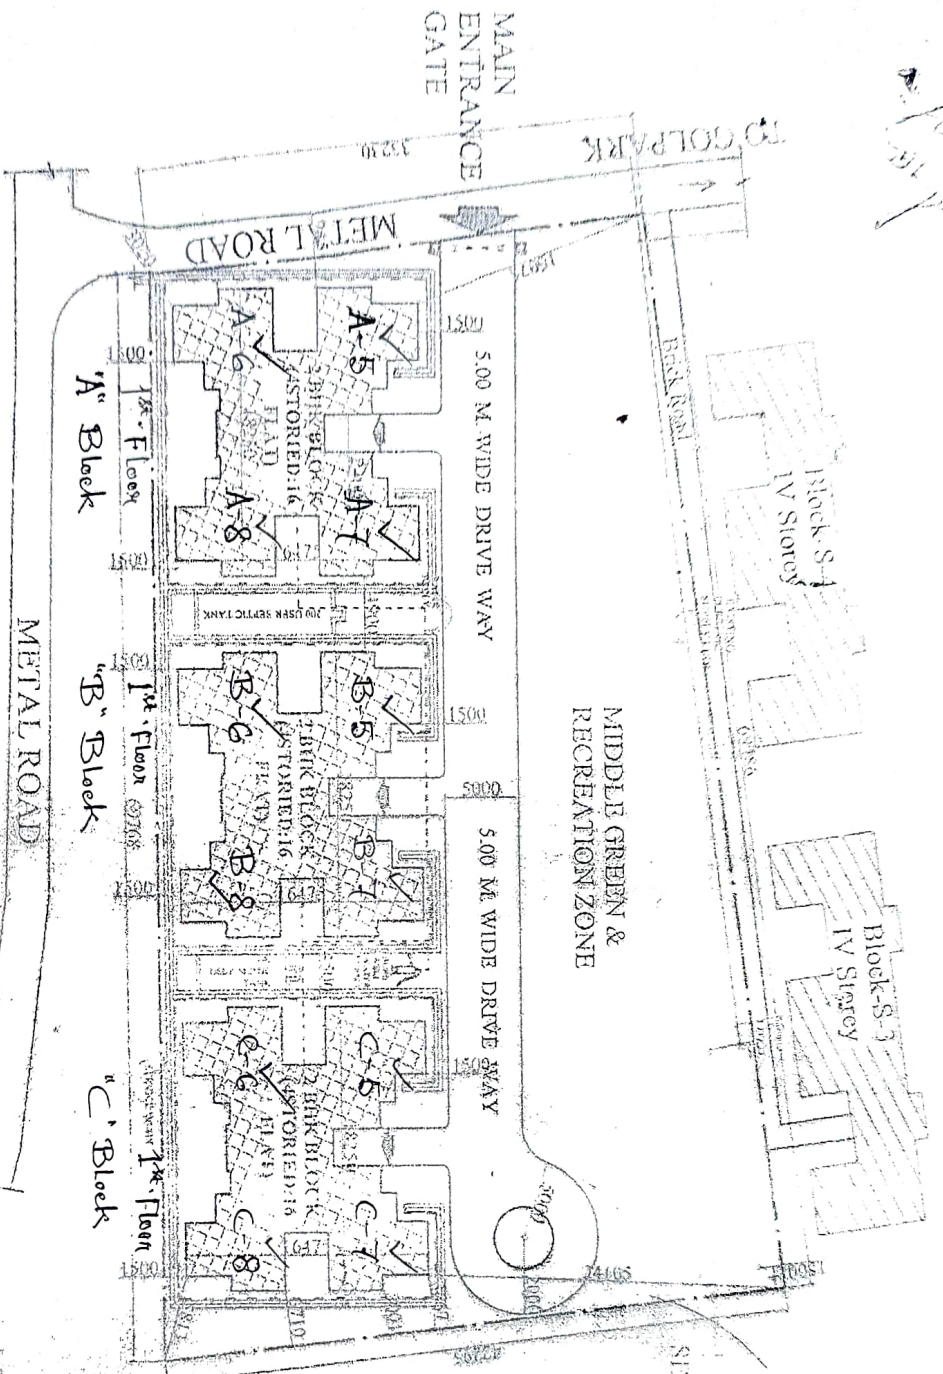

AREA STATEMENT:
PLOT AREA: 2692.256 SQM. = 6.648 A.CRE
THIS LAND BELONGS TO HOUSING
DEPARTMENT AS PER RECORD LAND
AT THE KALYANI, MEDA
GROUND COVERAGE: 023.47 SQM.
(23.76%)

PROJECT NAME:
PROPOSED CONSTRUCTION OF FOUR STORED
RESTRUCTURAL PROJECT (EAST STREET) CONTAINS THREE
BLOCKS (A, B, C) OF FLAT (1400 SQM PER BLOCK) OF 2BHK &
TOTAL NOS. OF FLAT 48 SITUATED AT THE KALYANI IN THE
DISTRICT OF RAJAH, WEST BENGAL.

DRAWINGS:
BLOCK PLAN OF THE
GROUND BUILDING IN OCC.
OF RESTRUCTURAL PROJECT
(EAST STREET)
HOUSING DIRECTORATE
GOVT. OF WEST BENGAL
L.S. ROAD, SOOKRYA, 700081

DATE: 12-12-2011
ARCHITECT: [Signature]
PLANNING DIVISION, HOUSING DEPT.

SCALE: 1:500 (A3)
CHECKED BY: [Signature]
DATE: [Signature]
DRAWING NO. [Signature]
NAME OF THE KALYANI AREA
MAIN OFFICE: [Signature]

BENGAL SURGICALS LIMITED

NOTE:
(1) THE BLOCK PLAN OF PLAN AT THE KALYANI (EAST STREET) AREA
(2) REVISION AS PER THE NO. 2558 OF CE. IN THE DIVISION OF 2011
(3) SUBJECT TO APPROVAL ESSENTIALLY ADDRESSING THE
CONSTRUCTION & STATUTORY BODY"

Excavating Engineer
Madra Division
Govt. of West Bengal
[Signature]
[Signature]