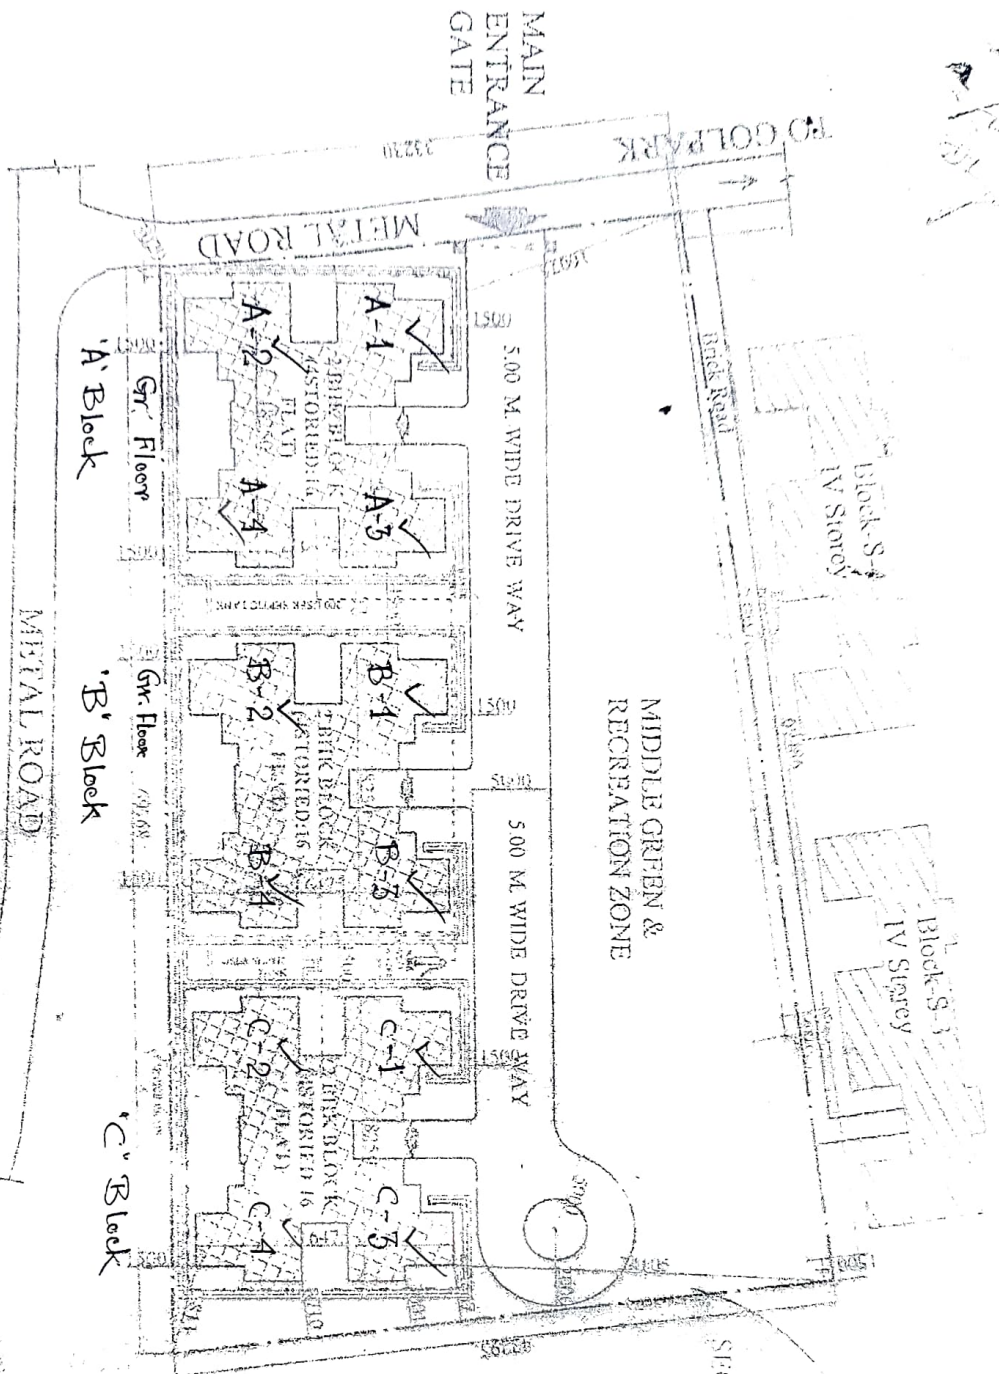

AREA STATEMENT:
PLOT AREA: 2877.26 SQM. ± 0.68 ACHE
(THIS LAND BELONGS TO HOUSING
DEPARTMENT, 17/AS PER RECORD, LAND
AT THE, KALYANI, WADA
(GROUND COVERAGE: 62.47 SQM.
(25.76%)

PROJECT NAME:
PROPOSED CONSTRUCTION OF FOUR STOREY
RECREATION ZONE PROJECT (UNASSIGNED) CONTAINS THREE
BLOCKS (A, B & C) OF FLAT IN PROPOSED PERMITS OF THIS &
TOTAL 80% OF FLAT IS ALLOCATED AT THE KALYANI, WADA
DISTRICT OF RAJAH, WEST BENGAL.

DESIGNER:
HOUSING DEPARTMENT
GOVT. OF WEST BENGAL
1, E. ROAD, BOIS, KOLKATA, INDIA

APPROVED BY:
ARCHITECT
DIVISION: HOUSING DEPT.

SCALE: 1:300 (A3)
CHECKED BY: SUDAN KUMAR
DATE: 15/08/2024

PROJECT NO.:
HOUSING DEPARTMENT
KOLKATA

BENGAL SURGICALS LIMITED